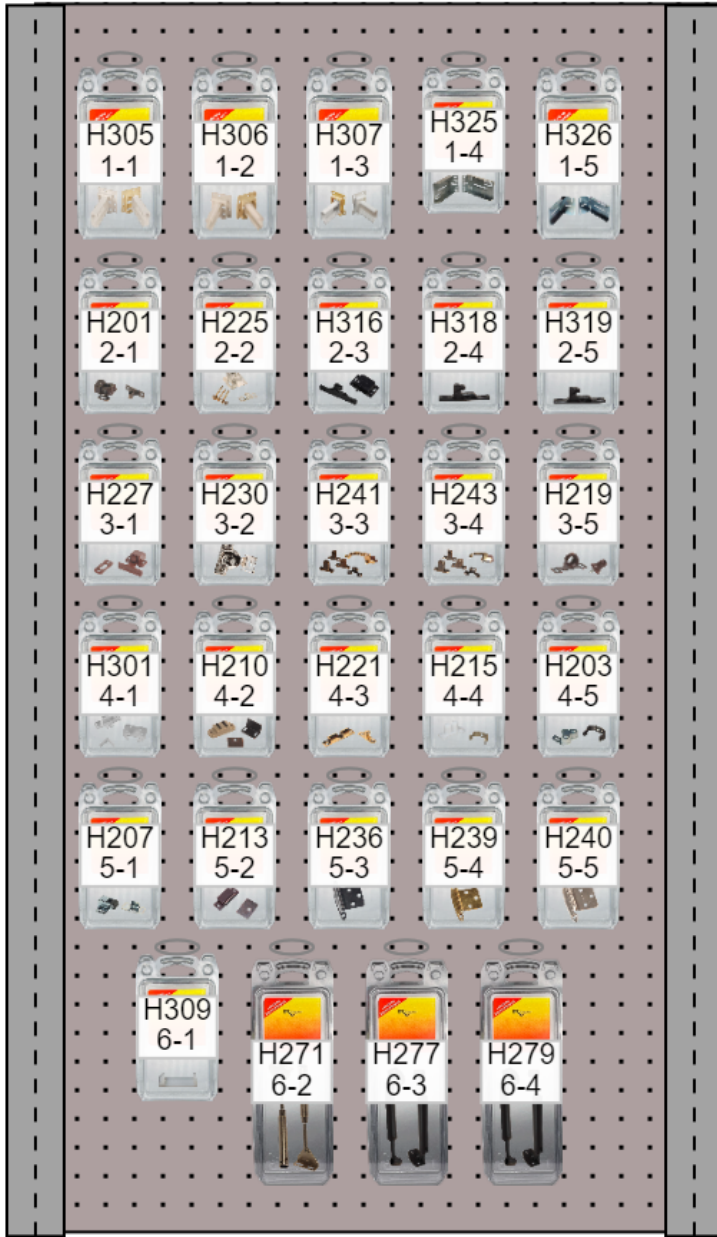

Cabinet Front Panel

Interior Middle Panel

Part #	Desc	Qty
Pegboard	Name: SG Middle Panel Height: 44" Width: 24"	
H750	Tieback - clear plastic 18"	3
H711	Window Knob - Black 1/2" shaft	3
H713	Window Knob - Black 1" shaft	3
H527	Sliding Mirrored Door Latch - Universal	3
H603	Screw Covers - Black	3
H715	Window Knob - White 1/2" shaft	3
H717	Window Knob - White 1" shaft	3
H697	Hehr Window Latch, Black - Double Pane	3
H695	Hehr Window Latch, Black - Single Pane	2
H718	Window Knob - Beige - 1/2" shaft	3
H719	Window Knob - Beige - 1" shaft	3
H521	Door Latch without lock	2
H701	Plastic Window Crank 1"	3
H707	Metal Window Crank 1"	3
H710	Vent Crank	3
H531	Privacy Latch	2
H703	Plastic Window Crank 1 3/8"	3
H705	Plastic Window Crank 1 3/4"	3
H709	Metal Window Crank - 1 3/4"	3
H505	Folding Shelf Brackets 8" x 8"	2
H528	Sliding Door Guide	3
H529	Sliding Door Hanger	3
H530	Sliding Door Wheels & Hanger	3
H509	Bunk Latch 3 1/2 " - Brass Finish	3
H577	Shower Door Catch	3
H601	Screw Covers - White	3
H613	Rosette Washers - White	3