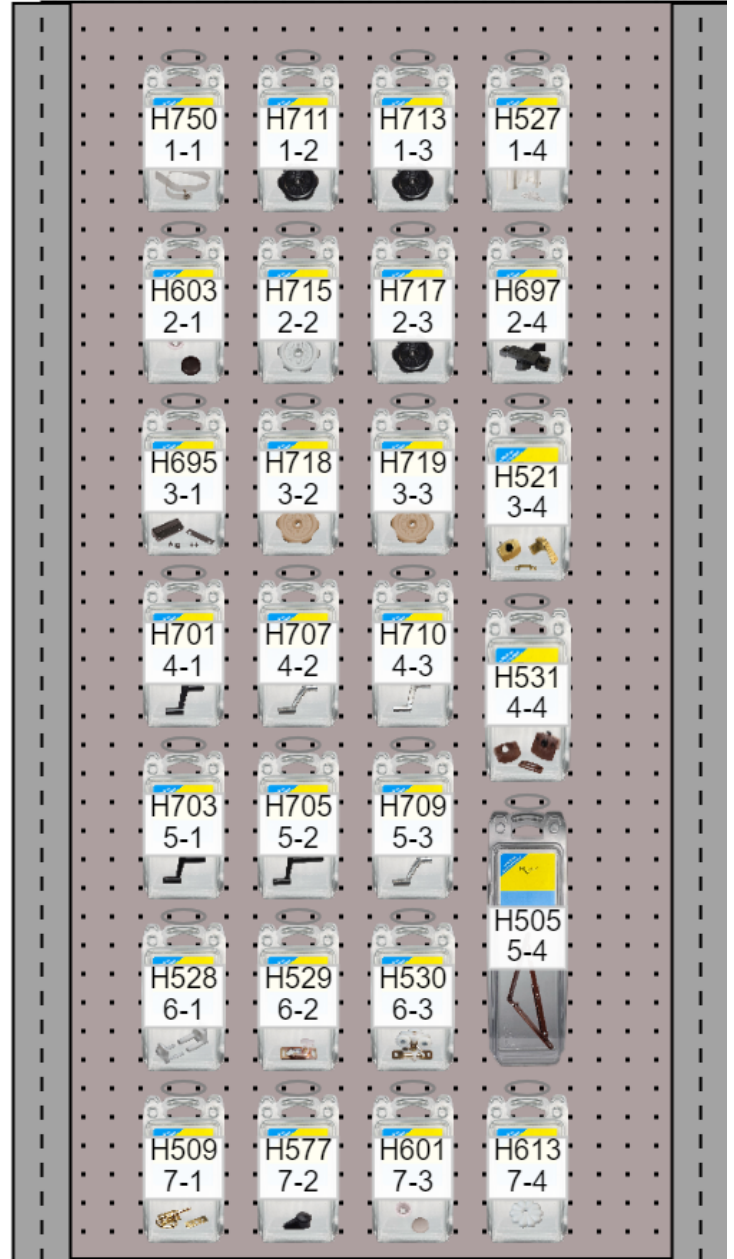

Cabinet Front Panel

Interior Middle Panel

Part #	Desc	Qty
Pegboard	Name: SG Middle Panel Height: 44" Width: 24"	
H750	Tieback - clear plastic 18"	3
H711	Window Knob - Black 1/2" shaft	3
H713	Window Knob - Black 1" shaft	3
H527	Sliding Mirrored Door Latch - Universal	3
H603	Screw Covers - Black	3
H715	Window Knob - White 1/2" shaft	3
H717	Window Knob - White 1" shaft	3
H697	Hehr Window Latch, Black - Double Pane	3
H695	Hehr Window Latch, Black - Single Pane	2
H718	Window Knob - Beige - 1/2" shaft	3
H719	Window Knob - Beige - 1" shaft	3
H521	Door Latch without lock	2
H701	Plastic Window Crank 1"	3
H707	Metal Window Crank 1"	3
H710	Vent Crank	3
H531	Privacy Latch	2
H703	Plastic Window Crank 1 3/8"	3
H705	Plastic Window Crank 1 3/4"	3
H709	Metal Window Crank - 1 3/4"	3
H505	Folding Shelf Brackets 8" x 8"	2
H528	Sliding Door Guide	3
H529	Sliding Door Hanger	3
H530	Sliding Door Wheels & Hanger	3
H509	Bunk Latch 3 1/2 " - Brass Finish	3
H577	Shower Door Catch	3
H601	Screw Covers - White	3
H613	Rosette Washers - White	3